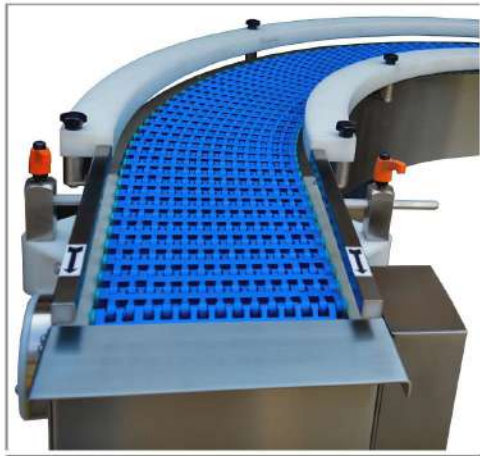

USE FOR:

Bottle & Vial Transfer.

Carton Transfer.

Food Box Transfer.

Pharma Machinery & Conveyors

L TYPE MODULAR CONVEYOR SYSTEM

TYPE OF BELT

Modular Type.

APPLICATION
Food Industries.
Pharma Industries.
Packaging Industries.
Dairy Industries.
Automobile Industries.
Cosmetic Industries.

MOC OF SYSTEM

Structure Stainless Steel 304.

EARTH
ENGINEERING CO.

EARTH ENGINEERING CO.